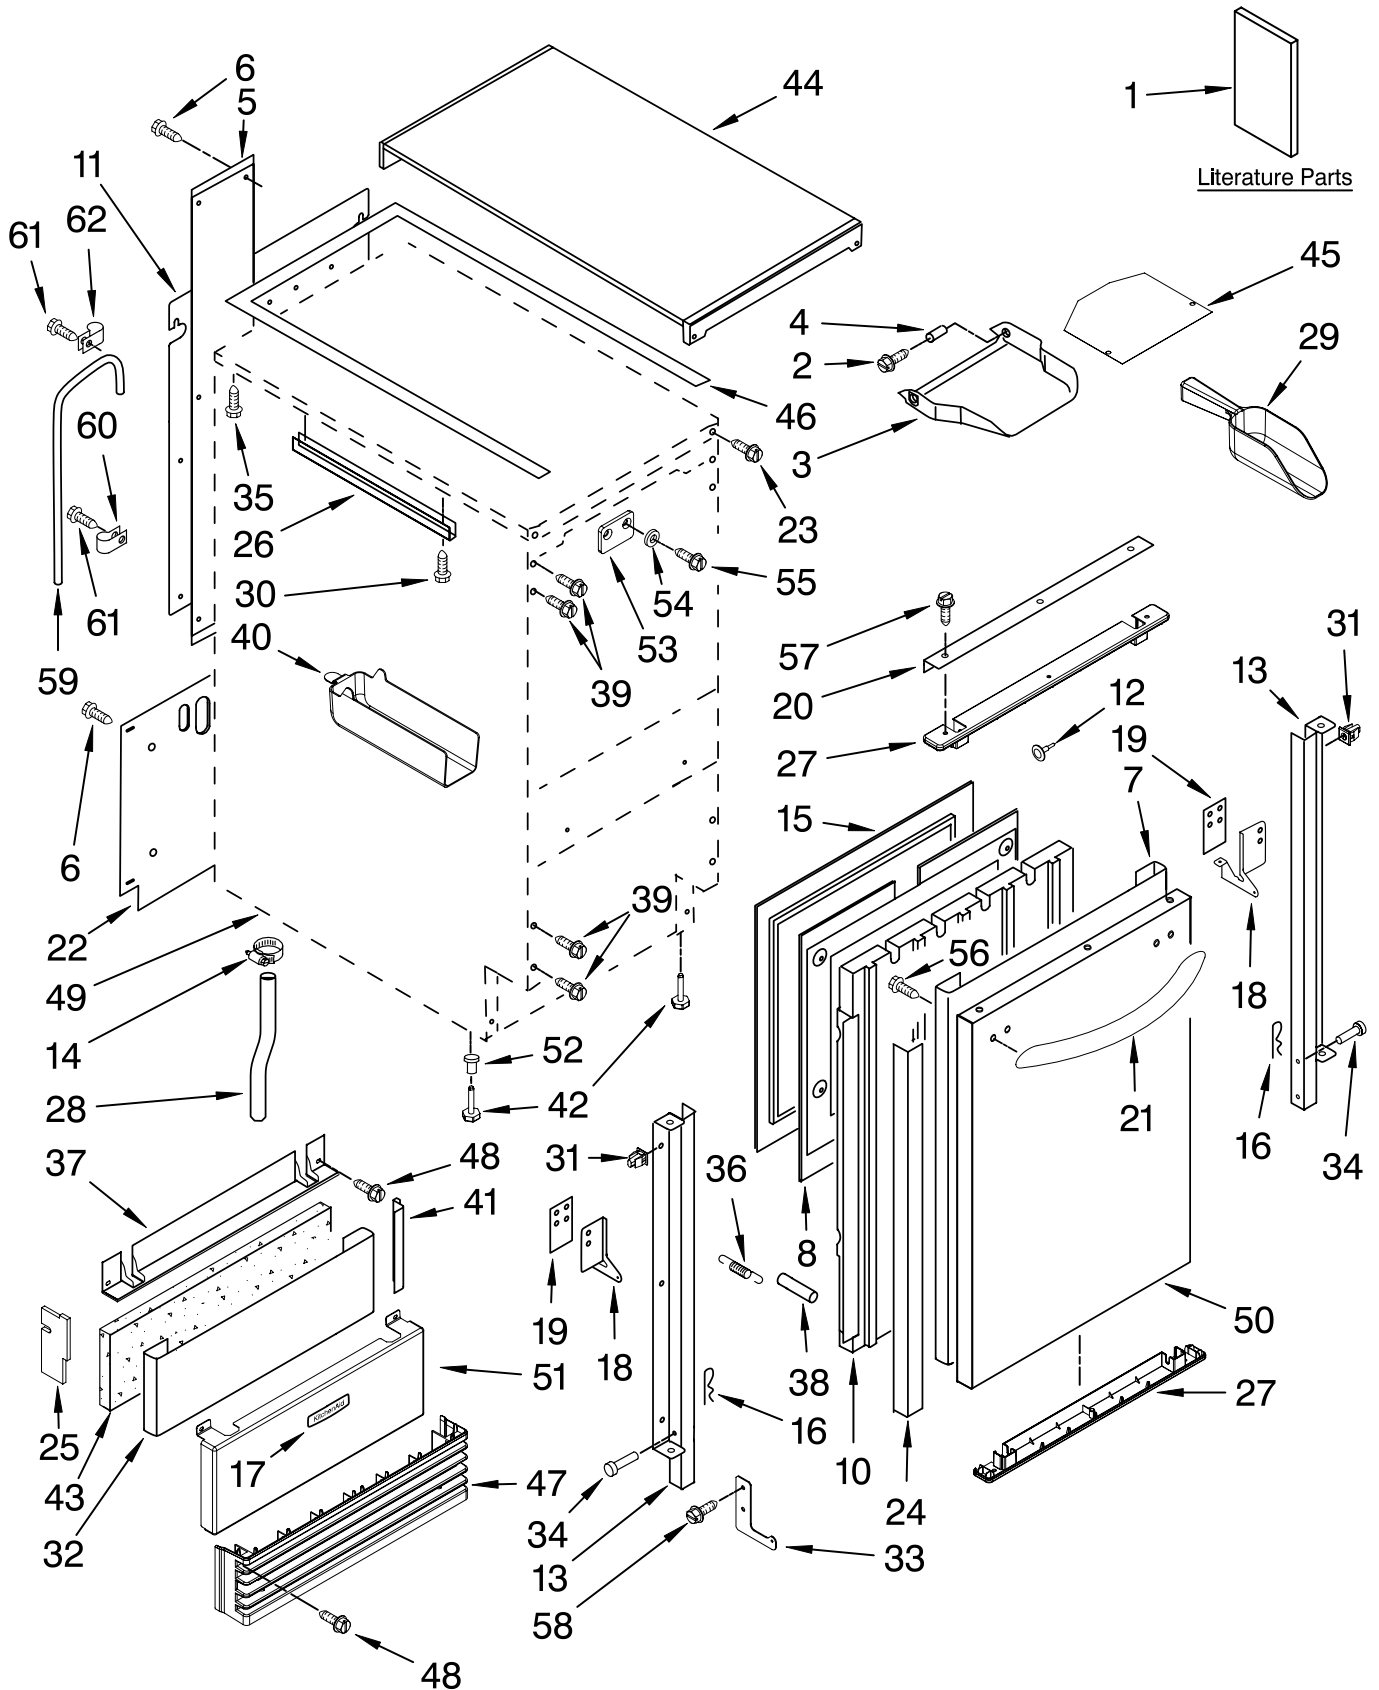

CABINET LINER AND DOOR PARTS

ICE CUBE
MAKER

KitchenAid®

For Models: KUIC18PNTS2
(Stainless Steel)

FOR ORDERING INFORMATION REFER TO PARTS PRICE LIST

CABINET LINER AND DOOR PARTS

For Models: KUIC18PNTS2

(Stainless Steel)

Illus. No.	Part No.	DESCRIPTION	Illus. No.	Part No.	DESCRIPTION	Illus. No.	Part No.	DESCRIPTION
1		Literature Parts	19	2208401	Shim, Hinge	40	2208449	Holder, Scoop
	W10136157	Use & Care Guide	20	2208452B	Handle, Icemaker	41	2208596B	Grommet, Edge guard(2)
	W10163556	Service & Wiring Sheet	21	9872207S	Handle, Bar	42	3374849	Leg, Leveler (4)
2	3400886	Screw 8-18 x 1 1/4	22	W10136200	Assembly, Unit Cover	43	2208384	Insulation
3	2208354	Bin, Door	23	8281186	Screw, Handle	44	2929701B	Top
4	2185678	Spacer	24	2208595B	Grommet, Edge Guard(2)	45	2185690	Shield, Electrical
5	2217394	Cover, Wiring	25	2217225	Pad, Foam	46	W10163531	Gasket, Top Panel
6	489442	Screw	26	2185691	Channel, Wiring	47	2217206B	Grill, Front
7	2208352B	Panel, Exterior	27	2208350B	Endcap, Door	48	489474	Screw 8-18 x 1
8	2217298	Panel, Interior	28	2208459	Tube, Drain	49		Cabinet & Liner (NOT SERVICED)
10	2208377	Insulation	29	2208386	Scoop	50	2313817	Panel, Wrap
11	2217227	Ballast-Back, I.M.	30	3400884	Screw 8-18 x 5/8	51	2208594S	Panel, Lower
12	941839	Hole Plug	31	692400	Nut, Push-In	52	3400240	Nut, Leg Leveler
13		Bracket, Door	32	2208382B	Panel, Wrap Lower	53	2208434	Strike, Magnet
	2217466	(Left Side)	33	2208487	Bracket, Spring	54	3400916	Washer
	2217465	(Right Side)	34	2208417	Pin, Hinge	55	8281191	Screw
14	489503	Clamp	35	489048	Screw, Ground	56	3400237	Screw (Handle Bar)
15	2217295	Gasket, Door	36	2208570	Spring, Hinge	57	8281184	Screw
16	2208535	Clip	37	2208383B	Endcap, Panel	58	488208	Screw
17	W10046610	Nameplate	38	2208530	Dampener, Spring	59	2217467	Tube-Vent
18		Hinge	39	489423	Screw	60	2208367	Clamp-Half
	2208425	(Left Side)				61	8281265	Screw
	2208426	(Right Side)				62	489505	Clamp